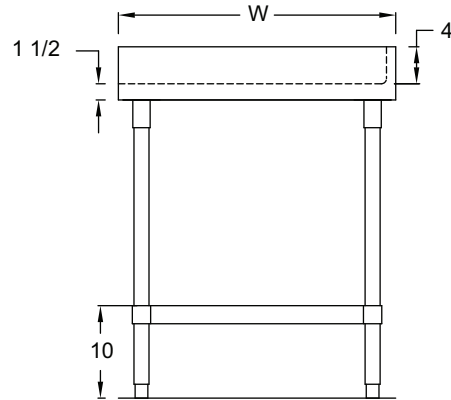

* All tables 84" or longer come standard with 6 legs.

BAKER TOP WORK TABLES

BOTTOM SHELF

Item #:

Qty #:

Model #:

Project #:

BAKER TOP WORKTABLE FEATURES:

1 1/2" thick hard maple top

Choose from 30" and 36" widths

Bakers tops have 4" covered riser on back and both ends

18 gauge stainless steel or galvanized bottom shelf

Adjustable bullet feet

Shipped knock-down for reduced shipping cost

WIDTH	LENGTH	MODEL	WT.	MODEL	WT.
30"	4 FT	RJ-MT-TUS-B-304	140	RJ-MT-TUG-B-304	140
	5 FT	RJ-MT-TUS-B-305	175	RJ-MT-TUG-B-305	175
	6 FT	RJ-MT-TUS-B-306	210	RJ-MT-TUG-B-306	210
	8 FT	RJ-MT-TUS-B-308	280	RJ-MT-TUG-B-308	280
36"	4 FT	RJ-MT-TUS-B-364	148	RJ-MT-TUG-B-364	148
	5 FT	RJ-MT-TUS-B-365	185	RJ-MT-TUG-B-365	185
	6 FT	RJ-MT-TUS-B-366	222	RJ-MT-TUG-B-366	222
	8 FT	RJ-MT-TUS-B-368	296	RJ-MT-TUG-B-368	296

DIMENSIONS & SPECIFICATIONS

DIMENSIONS ARE TYPICAL (TOL. +/- 1/2")

MODEL	L	W	MODEL	L	W
RJ-MT-TUS-B-304	4'	30	RJ-MT-TUG-B-304	4'	30
RJ-MT-TUS-B-305	5'	30	RJ-MT-TUG-B-305	5'	30
RJ-MT-TUS-B-306	6'	30	RJ-MT-TUG-B-306	6'	30
RJ-MT-TUS-B-308	8'	30	RJ-MT-TUG-B-308	8'	30
RJ-MT-TUS-B-364	4'	36	RJ-MT-TUG-B-364	4'	36
RJ-MT-TUS-B-365	5'	36	RJ-MT-TUG-B-365	5'	36
RJ-MT-TUS-B-366	6'	36	RJ-MT-TUG-B-366	6'	36
RJ-MT-TUS-B-368	8'	36	RJ-MT-TUG-B-368	8'	36