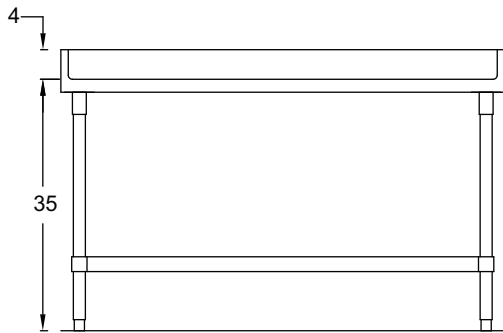

* All tables 84" or longer come standard with 6 legs.

BAKER TOP WORK TABLES

BOTTOM SHELF

Item #:

Qty #:

Model #:

Project #:

BAKER TOP WORKTABLE FEATURES:

1 1/2" thick hard maple top

Choose from 30" and 36" widths

Bakers tops have 4" covered riser on back and both ends

18 gauge stainless steel or galvanized bottom shelf

Adjustable bullet feet

Shipped knock-down for reduced shipping cost

WIDTH	LENGTH	MODEL	WT.	MODEL	WT.
30"	4 FT	RJ-MT-TUS-B-304	140	RJ-MT-TUG-B-304	140
	5 FT	RJ-MT-TUS-B-305	175	RJ-MT-TUG-B-305	175
	6 FT	RJ-MT-TUS-B-306	210	RJ-MT-TUG-B-306	210
	8 FT	RJ-MT-TUS-B-308	280	RJ-MT-TUG-B-308	280
36"	4 FT	RJ-MT-TUS-B-364	148	RJ-MT-TUG-B-364	148
	5 FT	RJ-MT-TUS-B-365	185	RJ-MT-TUG-B-365	185
	6 FT	RJ-MT-TUS-B-366	222	RJ-MT-TUG-B-366	222
	8 FT	RJ-MT-TUS-B-368	296	RJ-MT-TUG-B-368	296

DIMENSIONS & SPECIFICATIONS

DIMENSIONS ARE TYPICAL (TOL. +/- 1/2")

MODEL	L	W	MODEL	L	W
RJ-MT-TUS-B-304	4'	30	RJ-MT-TUG-B-304	4'	30
RJ-MT-TUS-B-305	5'	30	RJ-MT-TUG-B-305	5'	30
RJ-MT-TUS-B-306	6'	30	RJ-MT-TUG-B-306	6'	30
RJ-MT-TUS-B-308	8'	30	RJ-MT-TUG-B-308	8'	30
RJ-MT-TUS-B-364	4'	36	RJ-MT-TUG-B-364	4'	36
RJ-MT-TUS-B-365	5'	36	RJ-MT-TUG-B-365	5'	36
RJ-MT-TUS-B-366	6'	36	RJ-MT-TUG-B-366	6'	36
RJ-MT-TUS-B-368	8'	36	RJ-MT-TUG-B-368	8'	36