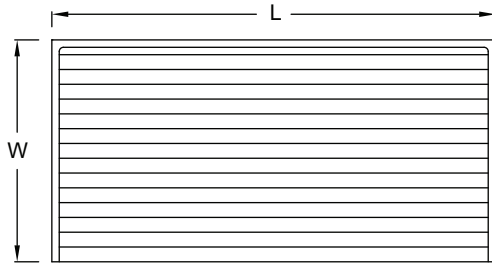

Choose from 30" and 36" widths

Stainless steel or galvanized open base

Bakers tops have 4" covered riser on back and both ends

Adjustable bullet feet

Shipped knock-down for reduced shipping cost

WIDTH	LENGTH	MODEL	WT.	MODEL	WT.
30"	4 FT	RJ-MT-TOS-B-304	120	RJ-MT-TOG-B-304	120
	5 FT	RJ-MT-TOS-B-305	150	RJ-MT-TOG-B-305	150
	6 FT	RJ-MT-TOS-B-306	180	RJ-MT-TOG-B-306	180
	8 FT	RJ-MT-TOS-B-308	240	RJ-MT-TOG-B-308	240
36"	4 FT	RJ-MT-TOS-B-364	128	RJ-MT-TOG-B-364	128
	5 FT	RJ-MT-TOS-B-365	160	RJ-MT-TOG-B-365	160
	6 FT	RJ-MT-TOS-B-366	193	RJ-MT-TOG-B-366	193
	8 FT	RJ-MT-TOS-B-368	256	RJ-MT-TOG-B-368	256

DIMENSIONS & SPECIFICATIONS

DIMENSIONS ARE TYPICAL (TOL. +/- 1/2")

MODEL	L	W	MODEL	L	W
RJ-MT-TOS-B-304	4'	30	RJ-MT-TOG-B-304	4'	30
RJ-MT-TOS-B-305	5'	30	RJ-MT-TOG-B-305	5'	30
RJ-MT-TOS-B-306	6'	30	RJ-MT-TOG-B-306	6'	30
RJ-MT-TOS-B-308	8'	30	RJ-MT-TOG-B-308	8'	30
RJ-MT-TOS-B-364	4'	36	RJ-MT-TOG-B-364	4'	36
RJ-MT-TOS-B-365	5'	36	RJ-MT-TOG-B-365	5'	36
RJ-MT-TOS-B-366	6'	36	RJ-MT-TOG-B-366	6'	36
RJ-MT-TOS-B-368	8'	36	RJ-MT-TOG-B-368	8'	36

WIDTH	LENGTH	MODEL	WT.	MODEL	WT.
30"	4 FT	RJ-MT-TUS-B-304	140	RJ-MT-TUG-B-304	140
	5 FT	RJ-MT-TUS-B-305	175	RJ-MT-TUG-B-305	175
	6 FT	RJ-MT-TUS-B-306	210	RJ-MT-TUG-B-306	210
	8 FT	RJ-MT-TUS-B-308	280	RJ-MT-TUG-B-308	280
36"	4 FT	RJ-MT-TUS-B-364	148	RJ-MT-TUG-B-364	148
	5 FT	RJ-MT-TUS-B-365	185	RJ-MT-TUG-B-365	185
	6 FT	RJ-MT-TUS-B-366	222	RJ-MT-TUG-B-366	222
	8 FT	RJ-MT-TUS-B-368	296	RJ-MT-TUG-B-368	296

DIMENSIONS & SPECIFICATIONS

DIMENSIONS ARE TYPICAL (TOL. +/- 1/2")

MODEL	L	W	MODEL	L	W
RJ-MT-TUS-B-304	4'	30	RJ-MT-TUG-B-304	4'	30
RJ-MT-TUS-B-305	5'	30	RJ-MT-TUG-B-305	5'	30
RJ-MT-TUS-B-306	6'	30	RJ-MT-TUG-B-306	6'	30
RJ-MT-TUS-B-308	8'	30	RJ-MT-TUG-B-308	8'	30
RJ-MT-TUS-B-364	4'	36	RJ-MT-TUG-B-364	4'	36
RJ-MT-TUS-B-365	5'	36	RJ-MT-TUG-B-365	5'	36
RJ-MT-TUS-B-366	6'	36	RJ-MT-TUG-B-366	6'	36
RJ-MT-TUS-B-368	8'	36	RJ-MT-TUG-B-368	8'	36