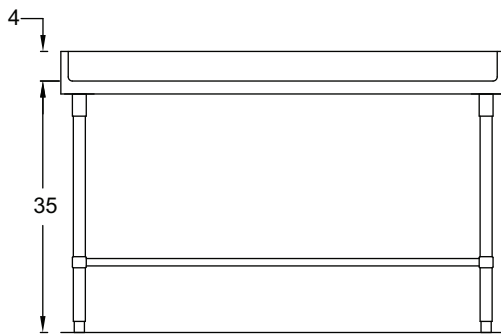

Choose from 30" and 36" widths

Stainless steel or galvanized open base

Bakers tops have 4" covered riser on back and both ends

Adjustable bullet feet

Shipped knock-down for reduced shipping cost

WIDTH	LENGTH	MODEL	WT.	MODEL	WT.
30"	4 FT	RJ-MT-TOS-B-304	120	RJ-MT-TOG-B-304	120
	5 FT	RJ-MT-TOS-B-305	150	RJ-MT-TOG-B-305	150
	6 FT	RJ-MT-TOS-B-306	180	RJ-MT-TOG-B-306	180
	8 FT	RJ-MT-TOS-B-308	240	RJ-MT-TOG-B-308	240
36"	4 FT	RJ-MT-TOS-B-364	128	RJ-MT-TOG-B-364	128
	5 FT	RJ-MT-TOS-B-365	160	RJ-MT-TOG-B-365	160
	6 FT	RJ-MT-TOS-B-366	193	RJ-MT-TOG-B-366	193
	8 FT	RJ-MT-TOS-B-368	256	RJ-MT-TOG-B-368	256

DIMENSIONS & SPECIFICATIONS

DIMENSIONS ARE TYPICAL (TOL. +/- 1/2")

MODEL	L	W	MODEL	L	W
RJ-MT-TOS-B-304	4'	30	RJ-MT-TOG-B-304	4'	30
RJ-MT-TOS-B-305	5'	30	RJ-MT-TOG-B-305	5'	30
RJ-MT-TOS-B-306	6'	30	RJ-MT-TOG-B-306	6'	30
RJ-MT-TOS-B-308	8'	30	RJ-MT-TOG-B-308	8'	30
RJ-MT-TOS-B-364	4'	36	RJ-MT-TOG-B-364	4'	36
RJ-MT-TOS-B-365	5'	36	RJ-MT-TOG-B-365	5'	36
RJ-MT-TOS-B-366	6'	36	RJ-MT-TOG-B-366	6'	36
RJ-MT-TOS-B-368	8'	36	RJ-MT-TOG-B-368	8'	36

WIDTH	LENGTH	MODEL	WT.	MODEL	WT.
30"	4 FT	RJ-MT-TUS-B-304	140	RJ-MT-TUG-B-304	140
	5 FT	RJ-MT-TUS-B-305	175	RJ-MT-TUG-B-305	175
	6 FT	RJ-MT-TUS-B-306	210	RJ-MT-TUG-B-306	210
	8 FT	RJ-MT-TUS-B-308	280	RJ-MT-TUG-B-308	280
36"	4 FT	RJ-MT-TUS-B-364	148	RJ-MT-TUG-B-364	148
	5 FT	RJ-MT-TUS-B-365	185	RJ-MT-TUG-B-365	185
	6 FT	RJ-MT-TUS-B-366	222	RJ-MT-TUG-B-366	222
	8 FT	RJ-MT-TUS-B-368	296	RJ-MT-TUG-B-368	296

DIMENSIONS & SPECIFICATIONS

DIMENSIONS ARE TYPICAL (TOL. +/- 1/2")

MODEL	L	W	MODEL	L	W
RJ-MT-TUS-B-304	4'	30	RJ-MT-TUG-B-304	4'	30
RJ-MT-TUS-B-305	5'	30	RJ-MT-TUG-B-305	5'	30
RJ-MT-TUS-B-306	6'	30	RJ-MT-TUG-B-306	6'	30
RJ-MT-TUS-B-308	8'	30	RJ-MT-TUG-B-308	8'	30
RJ-MT-TUS-B-364	4'	36	RJ-MT-TUG-B-364	4'	36
RJ-MT-TUS-B-365	5'	36	RJ-MT-TUG-B-365	5'	36
RJ-MT-TUS-B-366	6'	36	RJ-MT-TUG-B-366	6'	36
RJ-MT-TUS-B-368	8'	36	RJ-MT-TUG-B-368	8'	36