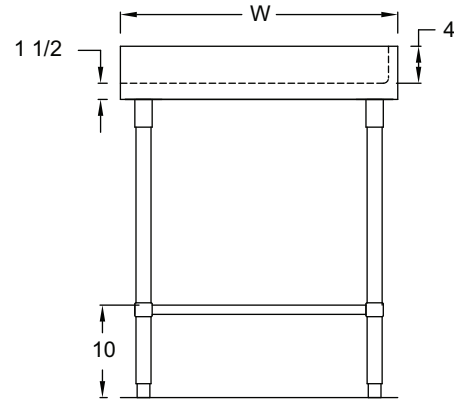

Choose from 30" and 36" widths

Stainless steel or galvanized open base

Bakers tops have 4" covered riser on back and both ends

Adjustable bullet feet

Shipped knock-down for reduced shipping cost

WIDTH	LENGTH	MODEL	WT.	MODEL	WT.
30"	4 FT	RJ-MT-TOS-B-304	120	RJ-MT-TOG-B-304	120
	5 FT	RJ-MT-TOS-B-305	150	RJ-MT-TOG-B-305	150
	6 FT	RJ-MT-TOS-B-306	180	RJ-MT-TOG-B-306	180
	8 FT	RJ-MT-TOS-B-308	240	RJ-MT-TOG-B-308	240
36"	4 FT	RJ-MT-TOS-B-364	128	RJ-MT-TOG-B-364	128
	5 FT	RJ-MT-TOS-B-365	160	RJ-MT-TOG-B-365	160
	6 FT	RJ-MT-TOS-B-366	193	RJ-MT-TOG-B-366	193
	8 FT	RJ-MT-TOS-B-368	256	RJ-MT-TOG-B-368	256

DIMENSIONS & SPECIFICATIONS

DIMENSIONS ARE TYPICAL (TOL. +/- 1/2")

MODEL	L	W	MODEL	L	W
RJ-MT-TOS-B-304	4'	30	RJ-MT-TOG-B-304	4'	30
RJ-MT-TOS-B-305	5'	30	RJ-MT-TOG-B-305	5'	30
RJ-MT-TOS-B-306	6'	30	RJ-MT-TOG-B-306	6'	30
RJ-MT-TOS-B-308	8'	30	RJ-MT-TOG-B-308	8'	30
RJ-MT-TOS-B-364	4'	36	RJ-MT-TOG-B-364	4'	36
RJ-MT-TOS-B-365	5'	36	RJ-MT-TOG-B-365	5'	36
RJ-MT-TOS-B-366	6'	36	RJ-MT-TOG-B-366	6'	36
RJ-MT-TOS-B-368	8'	36	RJ-MT-TOG-B-368	8'	36

WIDTH	LENGTH	MODEL	WT.	MODEL	WT.
30"	4 FT	RJ-MT-TUS-B-304	140	RJ-MT-TUG-B-304	140
	5 FT	RJ-MT-TUS-B-305	175	RJ-MT-TUG-B-305	175
	6 FT	RJ-MT-TUS-B-306	210	RJ-MT-TUG-B-306	210
	8 FT	RJ-MT-TUS-B-308	280	RJ-MT-TUG-B-308	280
36"	4 FT	RJ-MT-TUS-B-364	148	RJ-MT-TUG-B-364	148
	5 FT	RJ-MT-TUS-B-365	185	RJ-MT-TUG-B-365	185
	6 FT	RJ-MT-TUS-B-366	222	RJ-MT-TUG-B-366	222
	8 FT	RJ-MT-TUS-B-368	296	RJ-MT-TUG-B-368	296

DIMENSIONS & SPECIFICATIONS

DIMENSIONS ARE TYPICAL (TOL. +/- 1/2")

MODEL	L	W	MODEL	L	W
RJ-MT-TUS-B-304	4'	30	RJ-MT-TUG-B-304	4'	30
RJ-MT-TUS-B-305	5'	30	RJ-MT-TUG-B-305	5'	30
RJ-MT-TUS-B-306	6'	30	RJ-MT-TUG-B-306	6'	30
RJ-MT-TUS-B-308	8'	30	RJ-MT-TUG-B-308	8'	30
RJ-MT-TUS-B-364	4'	36	RJ-MT-TUG-B-364	4'	36
RJ-MT-TUS-B-365	5'	36	RJ-MT-TUG-B-365	5'	36
RJ-MT-TUS-B-366	6'	36	RJ-MT-TUG-B-366	6'	36
RJ-MT-TUS-B-368	8'	36	RJ-MT-TUG-B-368	8'	36