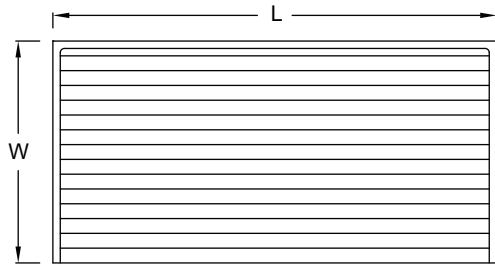

DIMENSIONS & SPECIFICATIONS

DIMENSIONS ARE TYPICAL (TOL. +/- 1/2")

MODEL	L	W	MODEL	L	W
RJ-MT-TUS-B-304	4'	30	RJ-MT-TUG-B-304	4'	30
RJ-MT-TUS-B-305	5'	30	RJ-MT-TUG-B-305	5'	30
RJ-MT-TUS-B-306	6'	30	RJ-MT-TUG-B-306	6'	30
RJ-MT-TUS-B-308	8'	30	RJ-MT-TUG-B-308	8'	30
RJ-MT-TUS-B-364	4'	36	RJ-MT-TUG-B-364	4'	36
RJ-MT-TUS-B-365	5'	36	RJ-MT-TUG-B-365	5'	36
RJ-MT-TUS-B-366	6'	36	RJ-MT-TUG-B-366	6'	36
RJ-MT-TUS-B-368	8'	36	RJ-MT-TUG-B-368	8'	36

* All tables 84" or longer come standard with 6 legs.