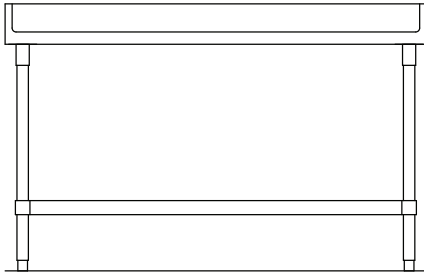

DIMENSIONS & SPECIFICATIONS

DIMENSIONS ARE TYPICAL (TOL. +/- 1/2")

MODEL	L	W	MODEL	L	W
RJ-MT-TOS-B-304	4'	30	RJ-MT-TOG-B-304	4'	30
RJ-MT-TOS-B-305	5'	30	RJ-MT-TOG-B-305	5'	30
RJ-MT-TOS-B-306	6'	30	RJ-MT-TOG-B-306	6'	30
RJ-MT-TOS-B-308	8'	30	RJ-MT-TOG-B-308	8'	30
RJ-MT-TOS-B-364	4'	36	RJ-MT-TOG-B-364	4'	36
RJ-MT-TOS-B-365	5'	36	RJ-MT-TOG-B-365	5'	36
RJ-MT-TOS-B-366	6'	36	RJ-MT-TOG-B-366	6'	36
RJ-MT-TOS-B-368	8'	36	RJ-MT-TOG-B-368	8'	36

* All tables 84" or longer come standard with 6 legs.

BAKER TOP WORK TABLES

BOTTOM SHELF

Item #:

Qty #:

Model #:

Project #:

BAKER TOP WORKTABLE FEATURES: